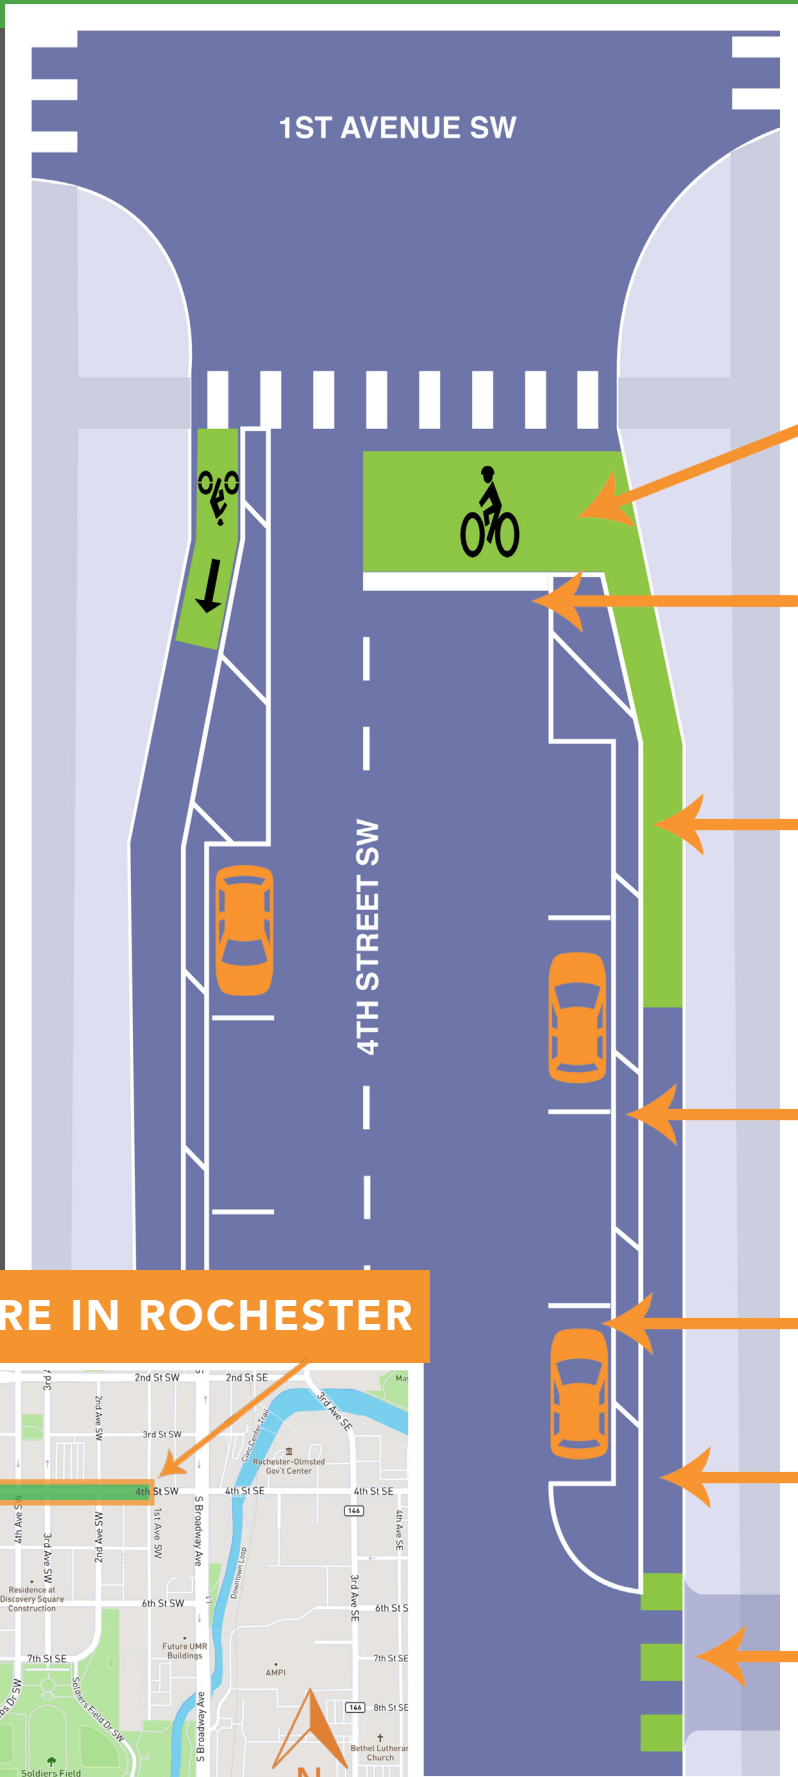

# WHAT TO DO

DOWNTOWN ROCHESTER

meet  4th street SW

**BIKE BOX**  
Bikes stop here at red light

Cars stop here at red light

Bike lane

Buffer zone between bike lane and parked cars

Car parking lane

Bike lane

Driveway entrance

## WHERE IN ROCHESTER